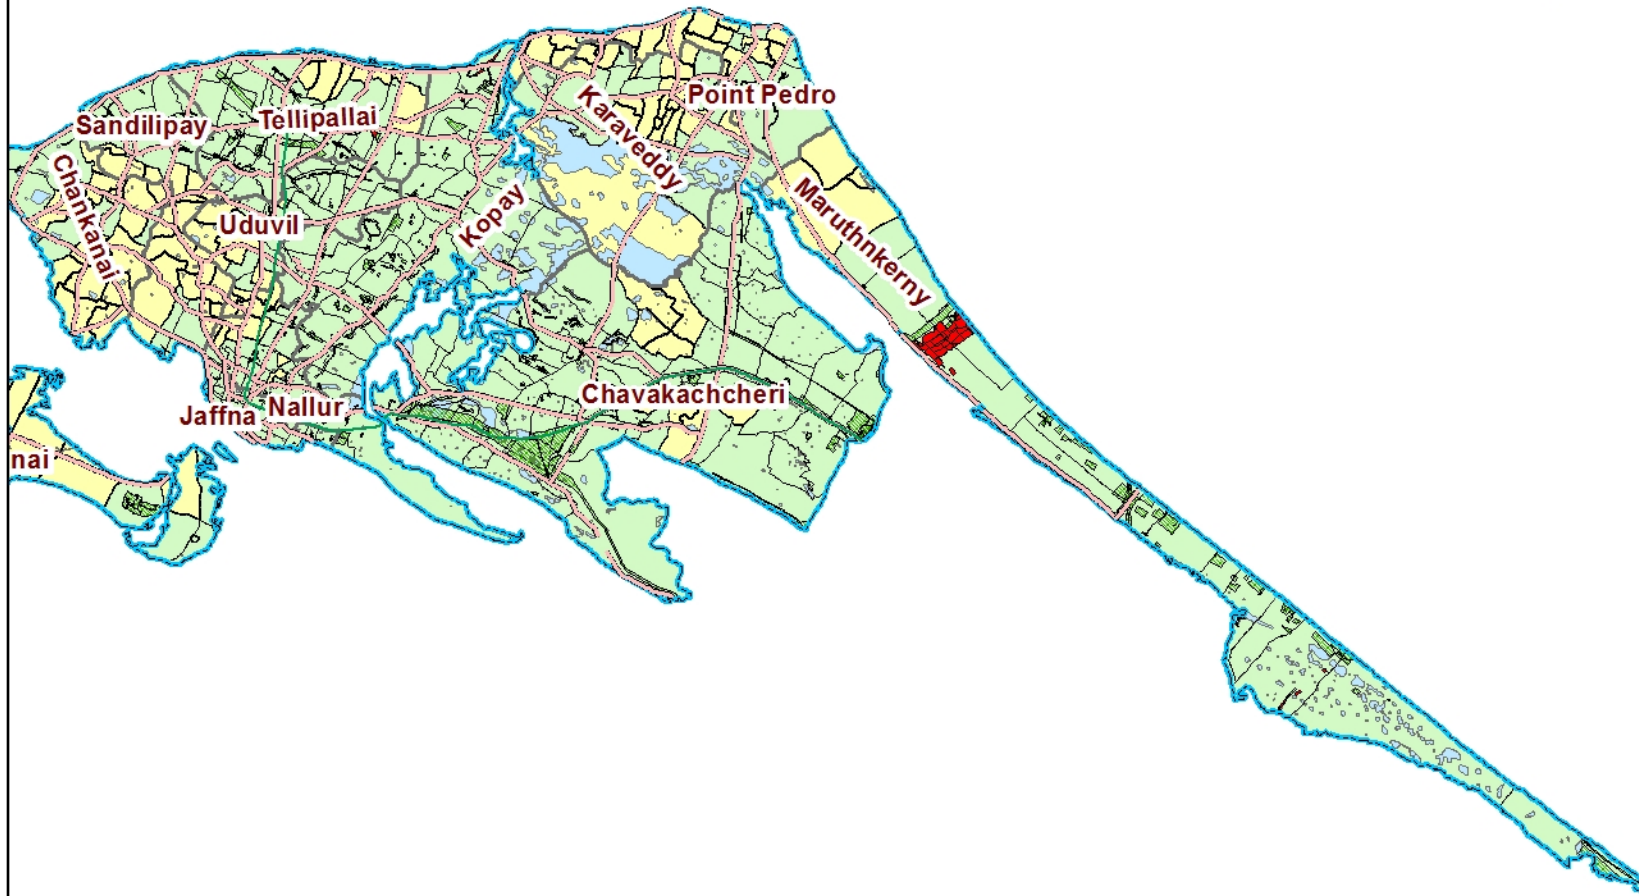

Demining Status in Jaffna District As at 30 June 2013

Total GN Division -460
Mine Contaminated GN - 271

	Area in SqKm
Total CHA	51
BAC and MF Cleared	34
Survey Released	12
Remaining to be Cleared	4

CHA- Confirmed Hazardous Area
BAC- Battle Area Clearance
MF- Mine Field

Legend

- Mine Field Cleared Area
- Confirmed and Defined Hazardous Area
- BAC and Survey Released Area
- Safer Area
- Water Body
- Railway
- Main Road
- District Boundary
- DS Boundary
- GN Boundary